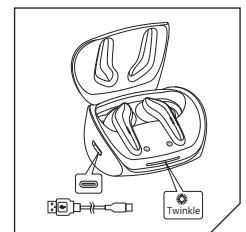

Active Noise Cancelling