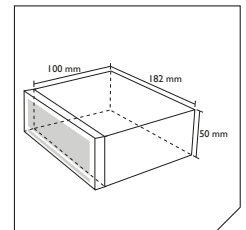

Micro SD and USB reader  
(SD card and USB **not** incl.)

Depth: 100mm