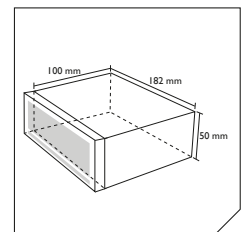

Depth: 100mm