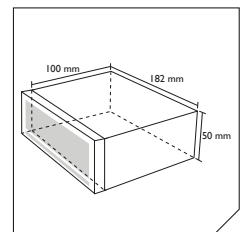

8 714505 041131

SD and USB reader  
(SD card and USB **not** incl.)

Depth: 100mm