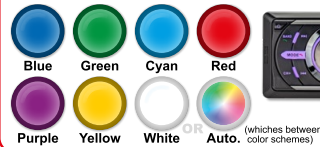

Customizable key illumination 7 available color schemes