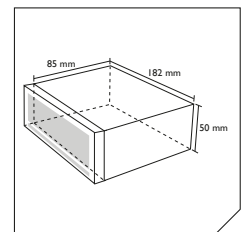

SD and USB reader  
(SD card and USB **not** incl.)

Depth: 85mm