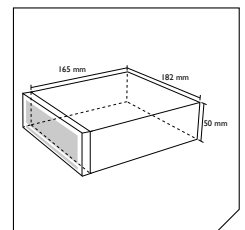

8 714505 044972

Micro SD and USB reader
(SD card and USB **not** incl.)

Remote control included

Depth: 165mm