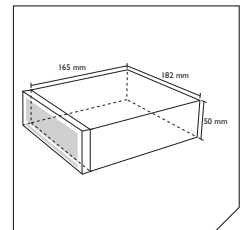

Depth: 165mm