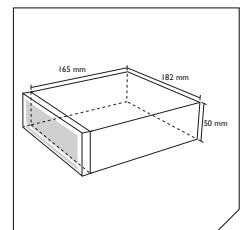

Depth: 165mm