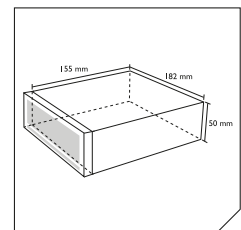

Depth: 155mm