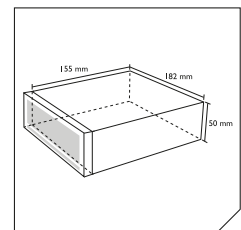

## RCD 110B

- Max power 4x 75WATT
- LCD Display
- Plays USB and SD (up to 16GB)
- CD, MP3 and WMA playback
- ID3-Tag
- Aux-in 3,5mm stereo jack
- 18FM / 6 AM presets
- RDS EON radio function
- 4 band preset equalizer
- RCA output
- Detachable frontpanel
- Built-in ISO connector

SD and USB reader  
(SD card and USB **not** incl.)

Depth: 155mm