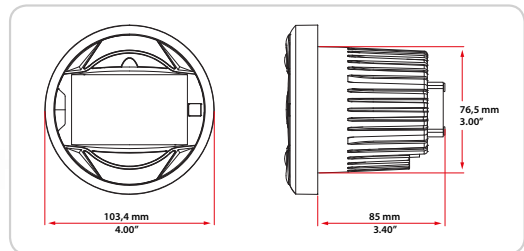

Dimensions: unit will be mounted partially submerged

MRM 641BT

- Max power 4x 75WATT
- **Full color display**
- Play USB (up to 32GB)
- Direct USB control for iPod and iPhone devices
- Media playback from most Android™ devices
- MP3 and WMA playback
- ID-Tag
- AUX-in (by RCA)
- Wireless Bluetooth® technology for audio streaming (supports A2DP and AVRCP profile)
- 18FM/12AM presets
- RCA output
- 3.5mm SWI connection (for optional wired remote • sold separately)
- Illuminated buttons and full color display
- Low battery indicator (displays your current battery voltage)
- Zero current draw (consumes no power when turned off - while maintaining memory)
- ISO connector (by cable loom)
- Wireless remote control
- Partially submerged mounting (installation parts incl.)
- Dimensions:
Ø103,4 mm x 82,2 mm (Ø4" x 3.26")
Mounting depth: 85 mm (3.40")
Cut out diameter: 76,5 mm (3")