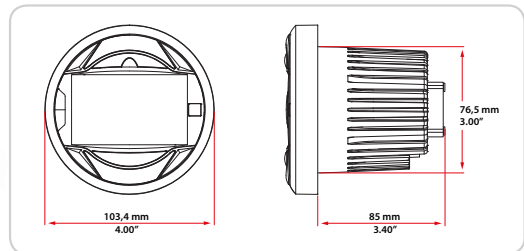

Dimensions: unit will be mounted partially submerged

MRM 640BT

- Max power 4x 75WATT
- **Black-on-white LCD display**
- Play USB (up to 32GB)
- Direct USB control for iPod and iPhone devices
- Media playback from most Android™ devices
- MP3 and WMA playback
- ID-Tag
- AUX-in (by RCA)
- Wireless Bluetooth® technology for audio streaming (supports A2DP and AVRCP profile)
- 18FM/12AM presets
- RCA output
- 3.5mm SWI connection (for optional wired remote • sold separately)
- Illuminated buttons and full color display
- Low battery indicator (displays your current battery voltage)
- Zero current draw (consumes no power when turned off - while maintaining memory)
- ISO connector (by cable loom)
- Wireless remote control
- Partially submerged mounting (installation parts incl.)
- Dimensions:
Ø103,4 mm x 82,2 mm (Ø4" x 3.26")
Mounting depth: 85 mm (3.40")
Cut out diameter: 76,5 mm (3")