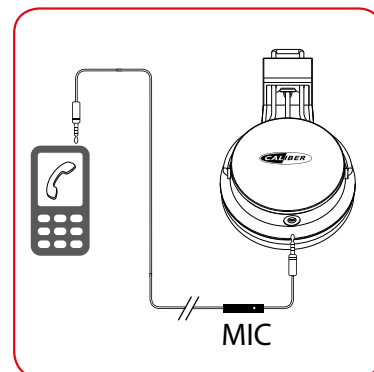

LIGHT WEIGHT  
WIRED HEADPHONE

Built-in MIC in the jack-to-jack cable

## MAC 301

- On ear headphone
- Jack audio-in (cable included)
- Soft cushion ears
- Adjustable head band

- Casque supra-auriculaire
- Entrée audio jack (câble inclus)
- Coussinets d'oreilles mous
- Serre-tête réglable