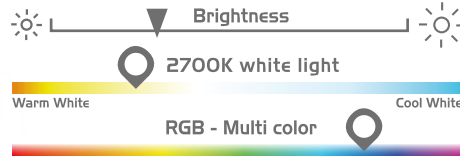

APP CONTROLLED GU10 LED SMART LIGHT WARM WHITE & RGB MULTI COLOR

Download the
free Caliber
smart home app: