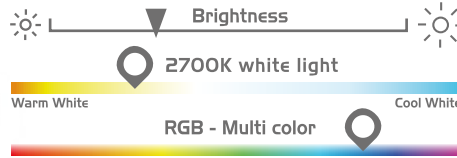

APP CONTROLLED GU10 LED SMART LIGHT
WARM WHITE & RGB MULTI COLOR

Download the
free Caliber
smart home app: