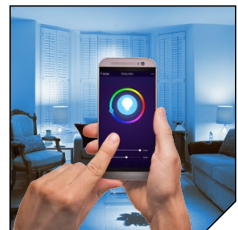

APP controlled

CALIBER SMART HOME
- LIVING IN COMFORT -

CALIBERSMARTHOME.COM
FOR DEMO'S & INSTRUCTIONS