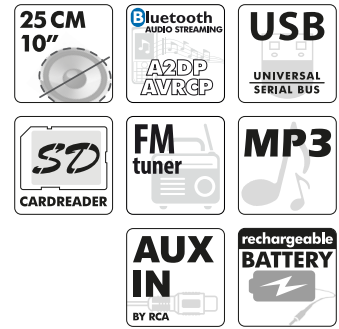

10" 2 WAY ACTIVE BLUETOOTH®
TROLLEY SPEAKER WITH
RECHARGEABLE BATTERY

Take your party anywhere!
up to
3,5
hours
playing time

Wireless microphone
sold separately
Model: HPA-WMIC1

HPA 803BT

- Wireless Bluetooth® technology (Up to 10m range - Bluetooth v2.1)
- Supports A2DP & AVRCP profile
- FM tuner (automatic scan & store)
- Plays USB and SD (up to 32GB)
- LED screen and charge indicator
- Maximum speaker power 150W
- Built-in rechargeable battery (up to 3,5 hours)
- Buttons for: ON/OFF previous/next, play/pause/scan, repeat, treble, bass, volume, mic volume, mic. and echo
- Remote control full functionality (2x AAA batteries **not** incl.)
- Built-in RCA audio input (AUX-in: for optional wired connection, cable **not** incl.)
- Karaoke Sing-Along function (microphone **not** incl.)
- Built-in 6.3mm microphone input jack (**HPG-MIC1 sold separately**)
- Wireless UHF MIC connection for 1 MIC (**HPA-WMIC1 sold separately**)
- Compatible with *Bluetooth* smartphones, tablets, pc's and notebooks
- Power input 110~240V 50/60Hz
- Size: 480(W) x 325(D) x 610(H) mm