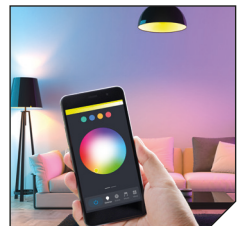

APP controlled LED lights