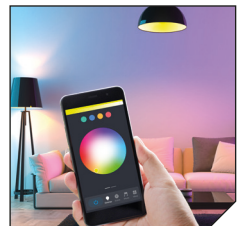

APP controlled LED lights