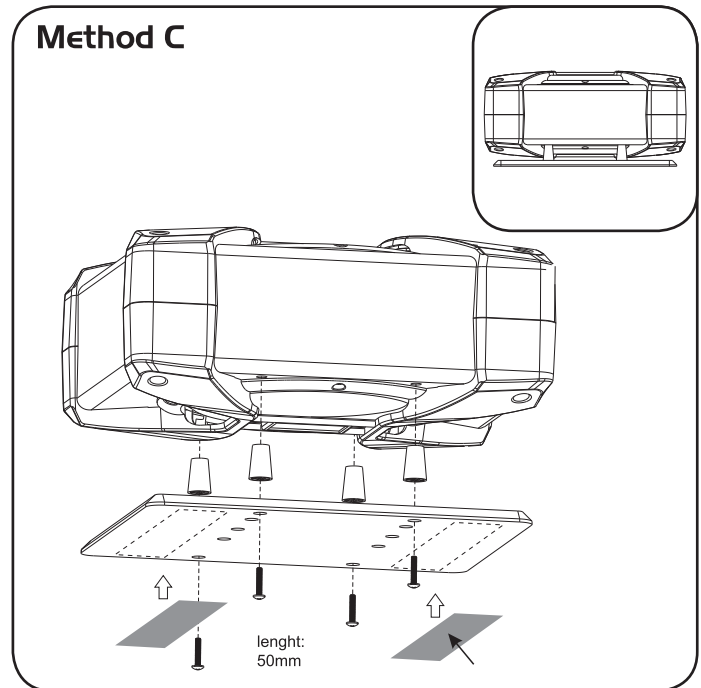

Contains mounting materials:

- 1x
- 2x
- 4x
- 2x
- 4x (length: 30mm)
- 4x (length: 50mm)

Connections