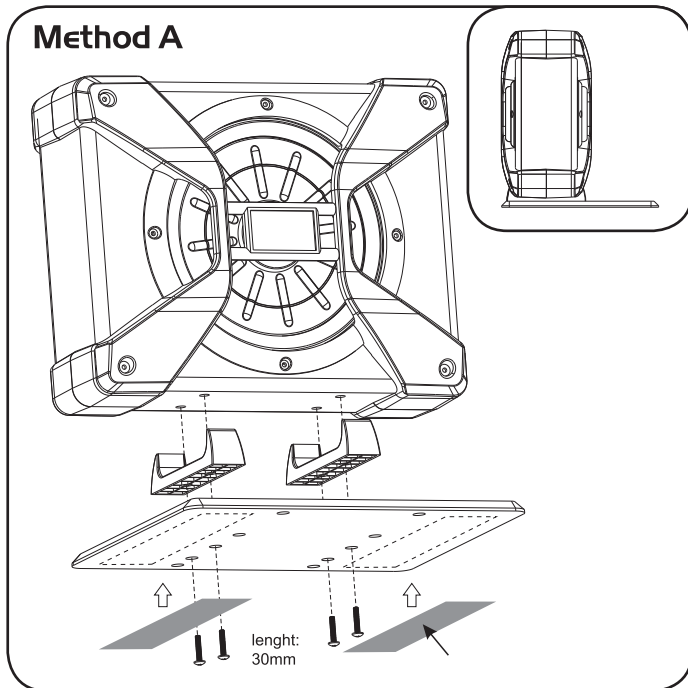

Contains mounting materials:

- 1x
- 2x
- 4x
- 2x
- 4x (length: 30mm)
- 4x (length: 50mm)

Connections