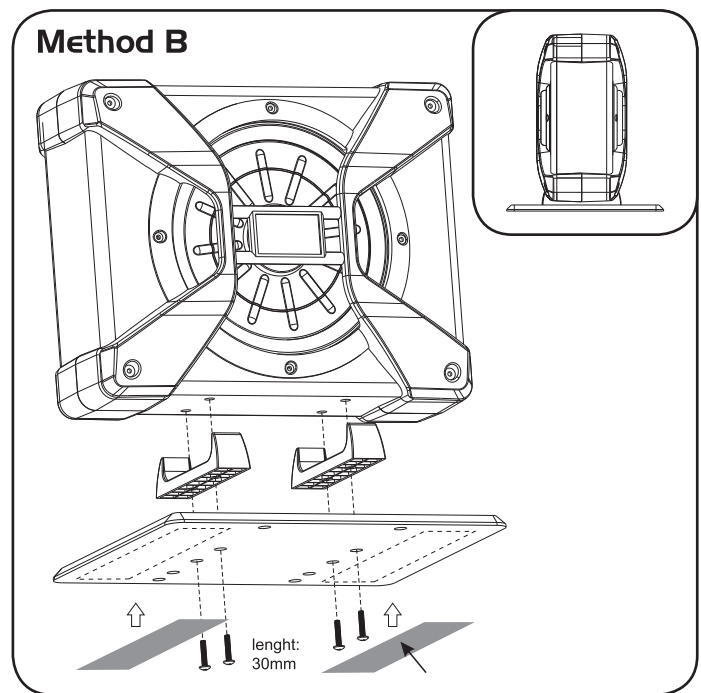

Contains mounting materials:

- 1x
- 2x
- 4x
- 2x
- 4x (length: 30mm)
- 4x (length: 50mm)

Connections