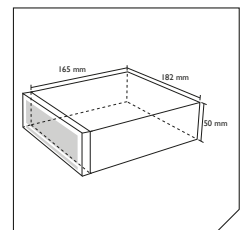

Depth: 165mm