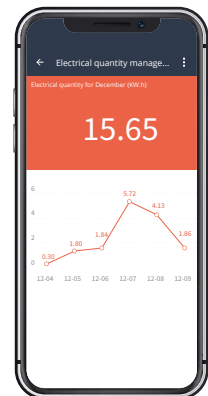

CALIBER SMART HOME
- LIVING IN COMFORT -

CALIBERSMARTHOME.COM
FOR DEMO'S & INSTRUCTIONS

This product requires a WiFi 2.4G network and a smart-phone/tablet