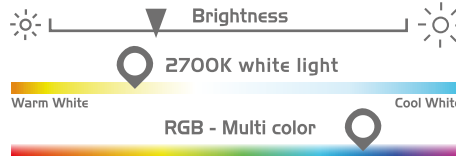

APP CONTROLLED E14 LED SMART LIGHT
WARM WHITE & RGB MULTI COLOR

Download the
free Caliber
smart home app:

4.5W
350lm
>25.000h

Diffuse warm white
RGB all colors

A+