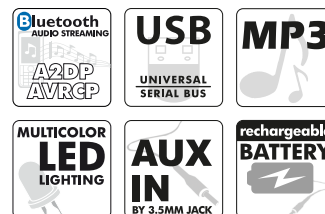

PORTABLE BLUETOOTH® SPEAKER WITH
AUX-IN, USB , A BUILT-IN BATTERY
INCREDIBLE SOUND

HBB 460BT

- Wireless Bluetooth® technology (Up to 10m range - Bluetooth v4.2)
- Supports A2DP & AVRCP profile
- Plays USB (up to 32GB)
- TWS: Pair two HBB460BT's for wider and louder sound
- 150W Max. total speaker power
- Built-in rechargeable battery 4400mAh - up to 6 hours
- Control buttons for: Play, pause, prev./vol -, next/vol+, mode, link
- Built-in 3.5mm audio input socket (for optional wired connection, cable incl.)
- Built-in 1/4"(6,3mm) Jack input for wired microphone (**not** included, HPG-MIC1 sold separately)
- Multi colored LED lighting
- Compatible with *Bluetooth* smartphones, tablets, pc's and notebooks
- Charged via micro-USB (cable included)
- Size: 553(W) x 178(D) x 239(H) mm

- Technologie sans fil Bluetooth® (Jusqu'à 10 m de portée - Bluetooth v4.2)
- Prend en charge les profils A2DP et AVRCP
- Lecture USB (jusqu'à 32 Go)
- TWS : Associez deux HBB460BT pour un son plus large et plus fort
- 150W Puissance totale max. du haut-parleur
- Batterie rechargeable intégrée 4400mAh - jusqu'à 6 heures
- Boutons de contrôle pour : Play, pause, prev./vol -, next/vol+, mode, lien
- Prise d'entrée audio intégrée de 3,5 mm (pour une connexion câblée optionnelle, câble inclus)
- Entrée Jack 1/4» (6,3mm) intégrée pour microphone filaire (**non** inclus, HPG-MIC1 vendu séparément)
- Eclairage LED multicolore
- Compatible avec les smartphones *Bluetooth*, tablets, ordinateurs et carnets de notes
- Chargement par micro usb (câble inclus)
- Dimensions : 553(L) x 178(P) x 239(H) mm

Equipped with RGB LED party lighting (can be switched ON/OFF). Automatic color change.

Extra BASS by passive radiators

Easy carrying strap (re-moveable)

PORTABLE BLUETOOTH® SPEAKER WITH
AUX-IN, USB , A BUILT-IN BATTERY
INCREDIBLE SOUND

Equipped with RGB LED party lighting (can be switched ON/OFF). Automatic color change.

Extra BASS by passive radiators

Easy carrying strap (re-moveable)