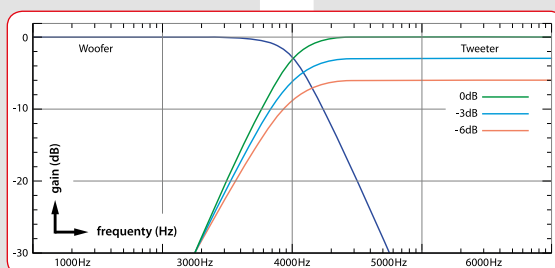

CALIBER EUROPE BV

Kortakker 10 • 4264 AE Veen
The Netherlands • Tel: +31 416-699 000

www.caliber.nl